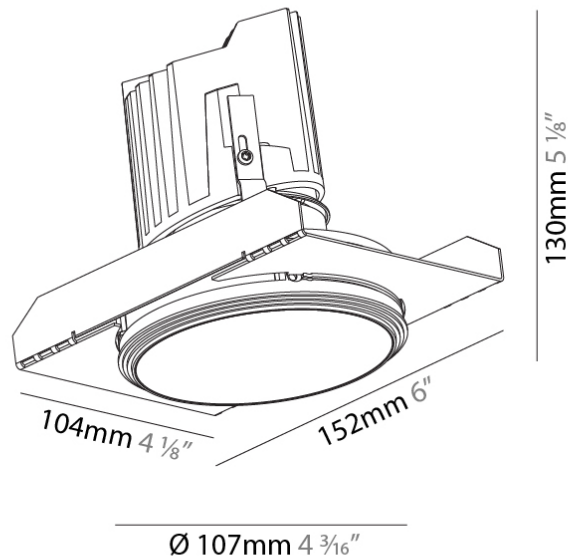

PHYSICAL

Shape: Round
Diameter (mm): 107
Diameter (in): 4 3/16
Height (mm): 130
Height (in): 5 1/8
Ceiling Thickness (mm): 10 / 12.5 / 15 / 25
Ceiling Thickness (in): 3/8 or 1/2 or 9/16 or 1
Min. Recessing Depth (mm): 150
Min. Recessing Depth (in): 5 7/8
Light Distribution: Downlight
Weight (kg): 0.646
Weight (lbs): 1.42
Fixture Finish: SSR / BKV / CWI / CRY / HAB / UFT / ITA / RUA / FTG / MYG / LOD / PUS / FRO / FUP / KIA / POP / BLS / SPG / MEY / GOH / GUM / CHC / COM / ABZ / JAG / OBR / MOS / ROR
Fixture Material: Aluminum Die Cast
Cut-out Measurements: Ø 111mm / 4 3/8"
Upon Request: Unique Ceiling Thickness

ELECTRICAL

Lamp Type: LED (Zhaga Standard)
Input Wattage (W): 13
Total Output Wattage (W): 11.8
Dimming: Tri-Mode (Non-Dimming and Phase Dimming (120Vac only) and 0-10V Dimming)
Driver Included: No
Driver Location: Recessed Housing
Driver Type: Constant Current - Universal
Driver Class: Class 2
Housing: See components
Input Voltage (V): 120 - 277
Constant Current (MA): 350

LED

Number of LEDs: 1
Color Temperature (°K): 2700 / 3000 / 3500 / 4000
Max. Delivered Lumen (lm): 876 / 909 / 955 / 974
Nominal Lumen (lm): 1304 / 1352 / 1421 / 1450
CRI: >90 CRI
Efficiency (%): 87.9 / 88.4 / 87.9
Lamp Life (hrs): 50000
Upon Request: RGB-W Tunable White Special Color Temperature Special LED

OPTICAL

Reflector°: 18 / 42 / 60
Optic°: Lens Pack - No Lens / Linear Spread Lens / Honeycomb / Spread Lens
Upon Request: Special Beam Angles

RATINGS AND CERTIFICATIONS