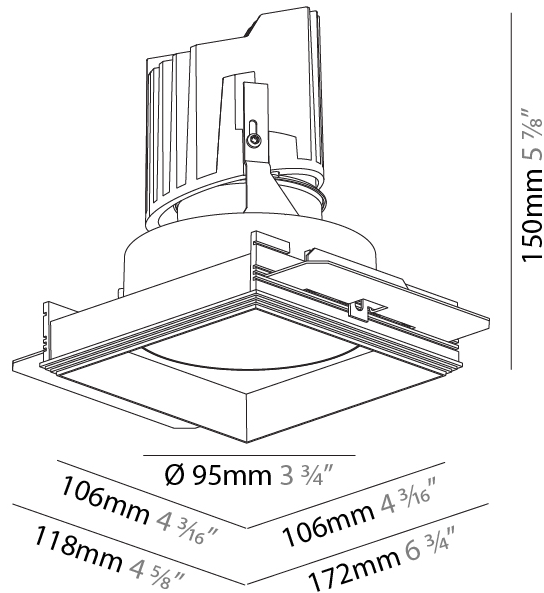

GENERAL

Series: Bioniq
Subseries: Bioniq Square Deep
Brand: Prolicht
Division: Architectural
Mounting Type: Trimless
Mounting Location: Ceiling
Subcategory: Downlight

PHYSICAL

Diameter (mm): 95
Diameter (in): 3 3/4
Length (mm): 106
Length (in): 4 3/16
Width (mm): 106
Width (in): 4 3/16
Height (mm): 150
Height (in): 5 7/8
Ceiling Thickness (mm): 10 / 12.5 / 15 / 25
Ceiling Thickness (in): 3/8 or 1/2 or 9/16 or 1
Min. Recessing Depth (mm): 170
Min. Recessing Depth (in): 6 11/16
Light Distribution: Downlight
Weight (kg): 0.688
Weight (lbs): 1.52
Fixture Finish: SSR / BKV / CWI / CRY / HAB / UFT / ITA / RUA / FTG / MYG / LOD / PUS / FRO / FUP / KIA / POP / BLS / SPG / MEY / GOH / GUM / CHC / COM / ABZ / JAG / OBR / MOS / ROR
Fixture Material: Aluminum Die Cast
Cut-out Measurements: 120mm / 4 3/4" x 120mm / 4 3/4"
Upon Request: Unique Ceiling Thickness

ELECTRICAL

Lamp Type: LED (Zhaga Standard)
Input Wattage (W): 16.5
Total Output Wattage (W): 14.7
Dimming: Dali Dimming
Driver Included: No
Driver Location: Recessed Housing
Driver Type: Constant Current - 120Vac
Driver Class: Class 2
Housing: See Components
Input Voltage (V): 120
Constant Current (MA): 350

LED

Number of LEDs: 1
Color Temperature (°K): Warm Dim
Max. Delivered Lumen (lm): 770
Nominal Lumen (lm): 1140
CRI: >90 CRI
Lamp Life (hrs): 50000
Upon Request: RGB-W Tunable White Special Color Temperature Special LED

OPTICAL

Reflector: 20 / 40 / 60
Upon Request: Special Beam Angles

RATINGS AND CERTIFICATIONS

Zaneen Group, Inc. 1600 988 3382, F 416-247-9319, www.zaneen.com

Certified By: Certified for North American Standards
In a constant effort to supply the best product, we reserve the right to change specifications or materials without notice. The most recent specification sheets are found at zaneen.com