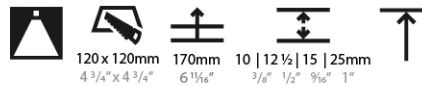

PHYSICAL

Shape: Square
Diameter (mm): 95
Diameter (in): 3 3/4
Length (mm): 106
Length (in): 4 3/16
Width (mm): 106
Width (in): 4 3/16
Depth (mm): 150
Depth (in): 5 7/8

Ceiling Thickness (mm): 10 / 12.5 / 15 / 25
Ceiling Thickness (in): 3/8 or 1/2 or 9/16 or 1

Min. Recessing Depth (mm): 170
Min. Recessing Depth (in): 6 11/16
Light Distribution: Downlight

Weight (kg): 0.705
Weight (lbs): 1.55

Fixture Finish: SSR / BKV / CWI / CRY / HAB / UFT / ITA / RUA / FTG / MYG / LOD / PUS / FRO / FUP / KIA / POP / BLS / SPG / MEY / GOH / GUM / CHC / COM / ABZ / JAG / OBR / MOS / ROR

Fixture Material: Aluminum Die Cast
Cut-out Measurements: 120mm / 4 3/4" x 120mm / 4 3/4"
Upon Request: Unique Ceiling Thickness

ELECTRICAL

Lamp Type: LED (Zhaga Standard)
Input Wattage (W): 15.5
Total Output Wattage (W): 14.5

Dimming: Tri-Mode (Non-Dimming and Phase Dimming (120Vac only) and 0-10V Dimming)

Driver Included: No
Driver Location: Recessed Housing
Driver Type: Constant Current - Universal
Driver Class: Class 2

Housing: See components
Input Voltage (V): 120 - 277
Constant Current (MA): 500

LED

Number of LEDs: 1
Color Temperature (°K): 2700 / 3000 / 3500 / 4000

Max. Delivered Lumen (lm): 940 / 980 / 1029 / 1050
Nominal Lumen (lm): 1386 / 1438 / 1511 / 1542

CRI: >90 CRI
Efficiency (%): 87.9 / 88.4 / 87.9

Lamp Life (hrs): 50000
Upon Request: RGB-W Tunable White Special Color Temperature Special LED

OPTICAL

Reflector°: 20 / 40 / 60
Upon Request: Special Beam Angles

© 2023 Zaneen Lighting, Inc. 188-3382, F 416-247-9319, www.zaneen.com

Available for international specifications by adding 'INT' at the end of the existing Model #. For assistance on 'custom' specifications, contact zteam@zaneen.com. In a constant effort to supply the best product, we reserve the right to change specifications or materials without notice. The most recent specification sheets are found at zaneen.com

IP rating: IP20