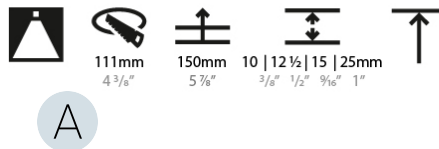

PHYSICAL

Shape: Round
Diameter (mm): 107
Diameter (in): 4 3/16
Height (mm): 130
Height (in): 5 1/8
Ceiling Thickness (mm): 10 / 12.5 / 15 / 25
Ceiling Thickness (in): 3/8 or 1/2 or 9/16 or 1
Min. Recessing Depth (mm): 150
Min. Recessing Depth (in): 5 7/8
Light Distribution: Downlight
Weight (kg): 0.646
Weight (lbs): 1.42
Fixture Finish: SSR / BKV / CWI / CRY / HAB / UFT / ITA / RUA / FTG / MYG / LOD / PUS / FRO / FUP / KIA / POP / BLS / SPG / MEY / GOH / GUM / CHC / COM / ABZ / JAG / OBR / MOS / ROR
Fixture Material: Aluminum Die Cast
Cut-out Measurements: Ø 111mm / 4 3/8"
Upon Request: Unique Ceiling Thickness

ELECTRICAL

Lamp Type: LED (Zhaga Standard)
Input Wattage (W): 13
Total Output Wattage (W): 11.8
Dimming: Tri-Mode (Non-Dimming and Phase Dimming (120Vac only) and 0-10V Dimming)
Driver Included: No
Driver Location: Recessed Housing
Driver Type: Constant Current - Universal
Driver Class: Class 2
Housing: See components
Input Voltage (V): 120 - 277
Constant Current (MA): 350

LED

Number of LEDs: 1
Color Temperature (°K): 2700 / 3000 / 3500 / 4000
Max. Delivered Lumen (lm): 876 / 909 / 955 / 974
Nominal Lumen (lm): 1304 / 1352 / 1421 / 1450
CRI: >90 CRI
Efficiency (%): 87.9 / 88.4 / 87.9
Lamp Life (hrs): 50000
Upon Request: RGB-W Tunable White Special Color Temperature Special LED

OPTICAL

Reflector°: 18 / 42 / 60
Optic°: Lens Pack - No Lens / Linear Spread Lens / Honeycomb / Spread Lens
Upon Request: Special Beam Angles

RATINGS AND CERTIFICATIONS