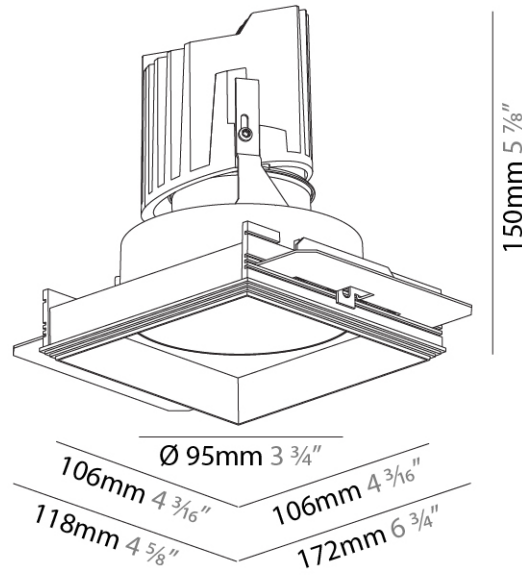

PHYSICAL

Shape: Square
Diameter (mm): 95
Diameter (in): 3 3/4
Length (mm): 106
Length (in): 4 3/16
Width (mm): 106
Width (in): 4 3/16
Depth (mm): 150
Depth (in): 5 7/8

Ceiling Thickness (mm): 10 / 12.5 / 15 / 25
Ceiling Thickness (in): 3/8 or 1/2 or 9/16 or 1

Min. Recessing Depth (mm): 170
Min. Recessing Depth (in): 6 11/16
Light Distribution: Downlight

Weight (kg): 0.705
Weight (lbs): 1.55

Fixture Finish: SSR / BKV / CWI / CRY / HAB / UFT / ITA / RUA / FTG / MYG / LOD / PUS / FRO / FUP / KIA / POP / BLS / SPG / MEY / GOH / GUM / CHC / COM / ABZ / JAG / OBR / MOS / ROR

Fixture Material: Aluminum Die Cast
Cut-out Measurements: 120mm / 4 3/4" x 120mm / 4 3/4"
Upon Request: Unique Ceiling Thickness

ELECTRICAL

Lamp Type: LED (Zhaga Standard)
Input Wattage (W): 15.5
Total Output Wattage (W): 14.5

Dimming: Tri-Mode (Non-Dimming and Phase Dimming (120Vac only) and 0-10V Dimming)

Driver Included: No
Driver Location: Recessed Housing
Driver Type: Constant Current - Universal
Driver Class: Class 2

Housing: See components
Input Voltage (V): 120 - 277
Constant Current (MA): 500

LED

Number of LEDs: 1
Color Temperature (°K): 2700 / 3000 / 3500 / 4000

Max. Delivered Lumen (lm): 940 / 980 / 1029 / 1050
Nominal Lumen (lm): 1386 / 1438 / 1511 / 1542

CRI: >90 CRI
Efficiency (%): 87.9 / 88.4 / 87.9

Lamp Life (hrs): 50000
Upon Request: RGB-W Tunable White Special Color Temperature Special LED

OPTICAL

Reflector°: 20 / 40 / 60
Upon Request: Special Beam Angles

© 2023 Zaneen Lighting, Inc. 188-3382, F 416-247-9319, www.zaneen.com

Available for international specifications by adding 'INT' at the end of the existing Model #. For assistance on 'custom' specifications, contact zteam@zaneen.com. In a constant effort to supply the best product, we reserve the right to change specifications or materials without notice. The most recent specification sheets are found at zaneen.com

IP rating: IP20